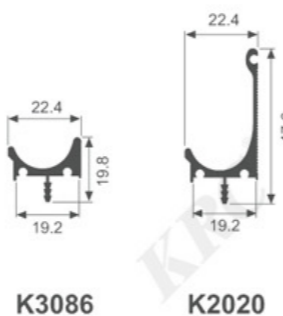

木层板酒托
Red wine rack

折弯侧装酒杯架
Bending side mounted wine glass rack

酒杯架
Wine glass rack

酒杯架
Wine glass rack

K3160

K3161

K3162

K2147