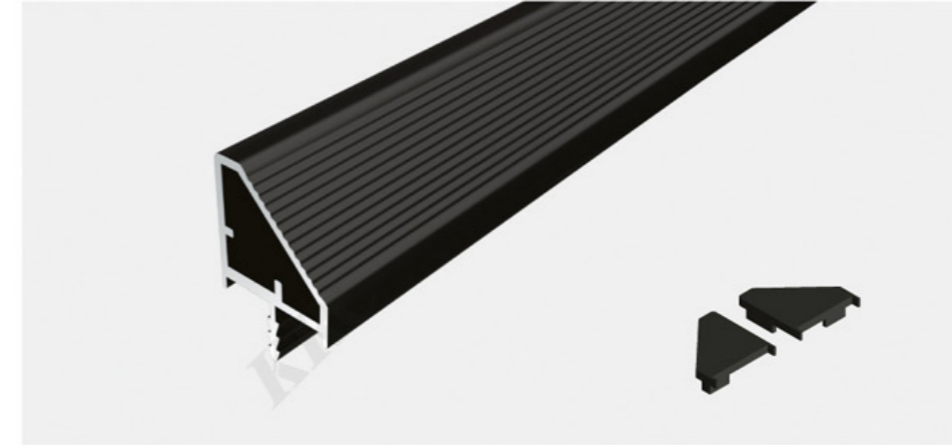

木层板酒托
Red wine rack

折弯侧装酒杯架
Bending side mounted wine glass rack

酒杯架
Wine glass rack

酒杯架
Wine glass rack

K3160

K3161

K3162

K2147