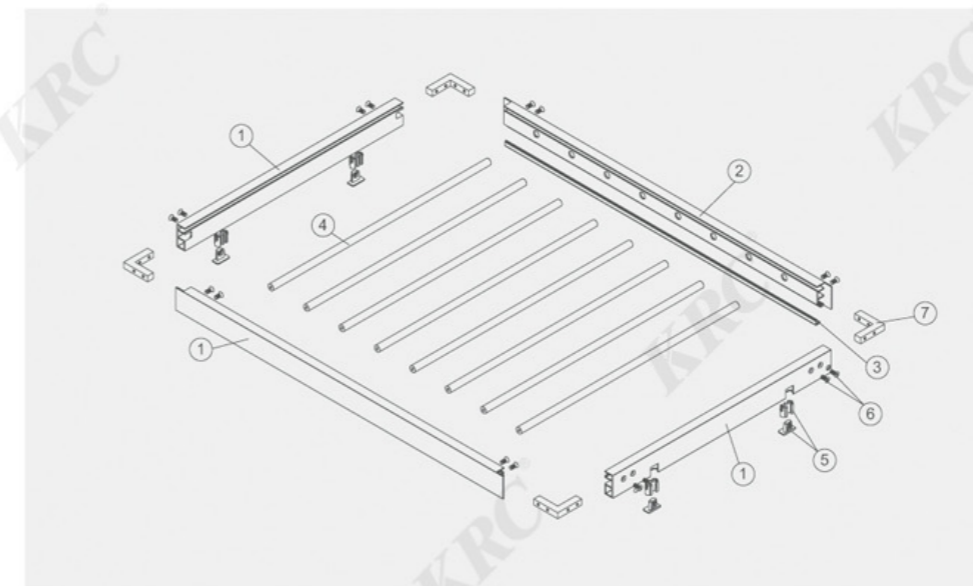

序号	名称	图片
1	框料	K2172
2	带灯槽框料	K2173
3	灯盖	P079
4	圆管	K3060
5	层板扣	P078
6	M4x10内六角沉头机丝	
7	角码	P080