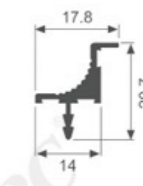

K3070

K1917