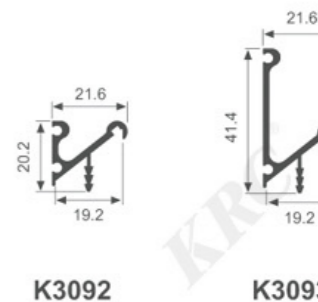

木层板酒托
Red wine rack

折弯侧装酒杯架
Bending side mounted wine glass rack

酒杯架
Wine glass rack

酒杯架
Wine glass rack

K3160

K3161

K3162

K2147