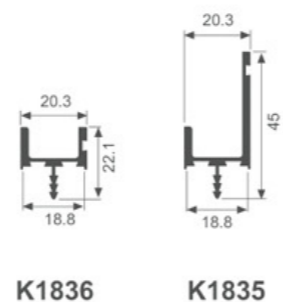

木层板酒托
Red wine rack

折弯侧装酒杯架
Bending side mounted wine glass rack

酒杯架
Wine glass rack

酒杯架
Wine glass rack

K3160

K3161

K3162

K2147