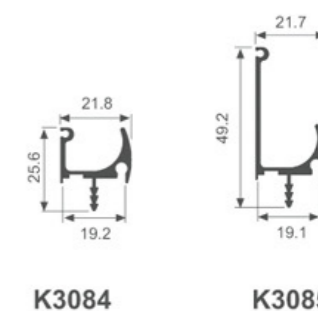

木层板酒托
Red wine rack

折弯侧装酒杯架
Bending side mounted wine glass rack

酒杯架
Wine glass rack

酒杯架
Wine glass rack

K3160

K3161

K3162

K2147