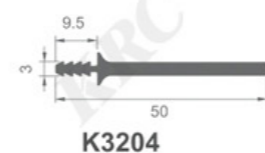

木层板酒托
Red wine rack

折弯侧装酒杯架
Bending side mounted wine glass rack

酒杯架
Wine glass rack

酒杯架
Wine glass rack

K3160

K3161

K3162

K2147