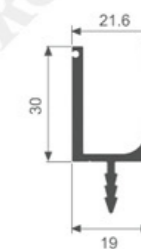

木层板酒托
Red wine rack

折弯侧装酒杯架
Bending side mounted wine glass rack

酒杯架
Wine glass rack

酒杯架
Wine glass rack

K3160

K3161

K3162

K2147