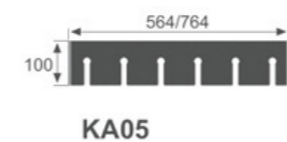

木层板酒托
Red wine rack

折弯侧装酒杯架
Bending side mounted wine glass rack

酒杯架
Wine glass rack

酒杯架
Wine glass rack

K3160

K3161

K3162

K2147