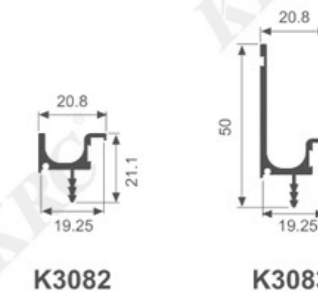

木层板酒托
Red wine rack

折弯侧装酒杯架
Bending side mounted wine glass rack

酒杯架
Wine glass rack

酒杯架
Wine glass rack

K3160

K3161

K3162

K2147