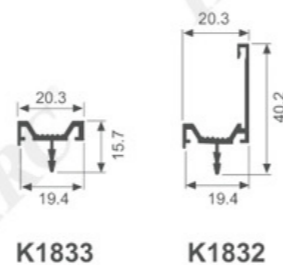

木层板酒托
Red wine rack

折弯侧装酒杯架
Bending side mounted wine glass rack

酒杯架
Wine glass rack

酒杯架
Wine glass rack

K3160

K3161

K3162

K2147