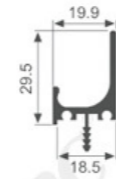

木层板酒托
Red wine rack

折弯侧装酒杯架
Bending side mounted wine glass rack

酒杯架
Wine glass rack

酒杯架
Wine glass rack

K3160

K3161

K3162

K2147