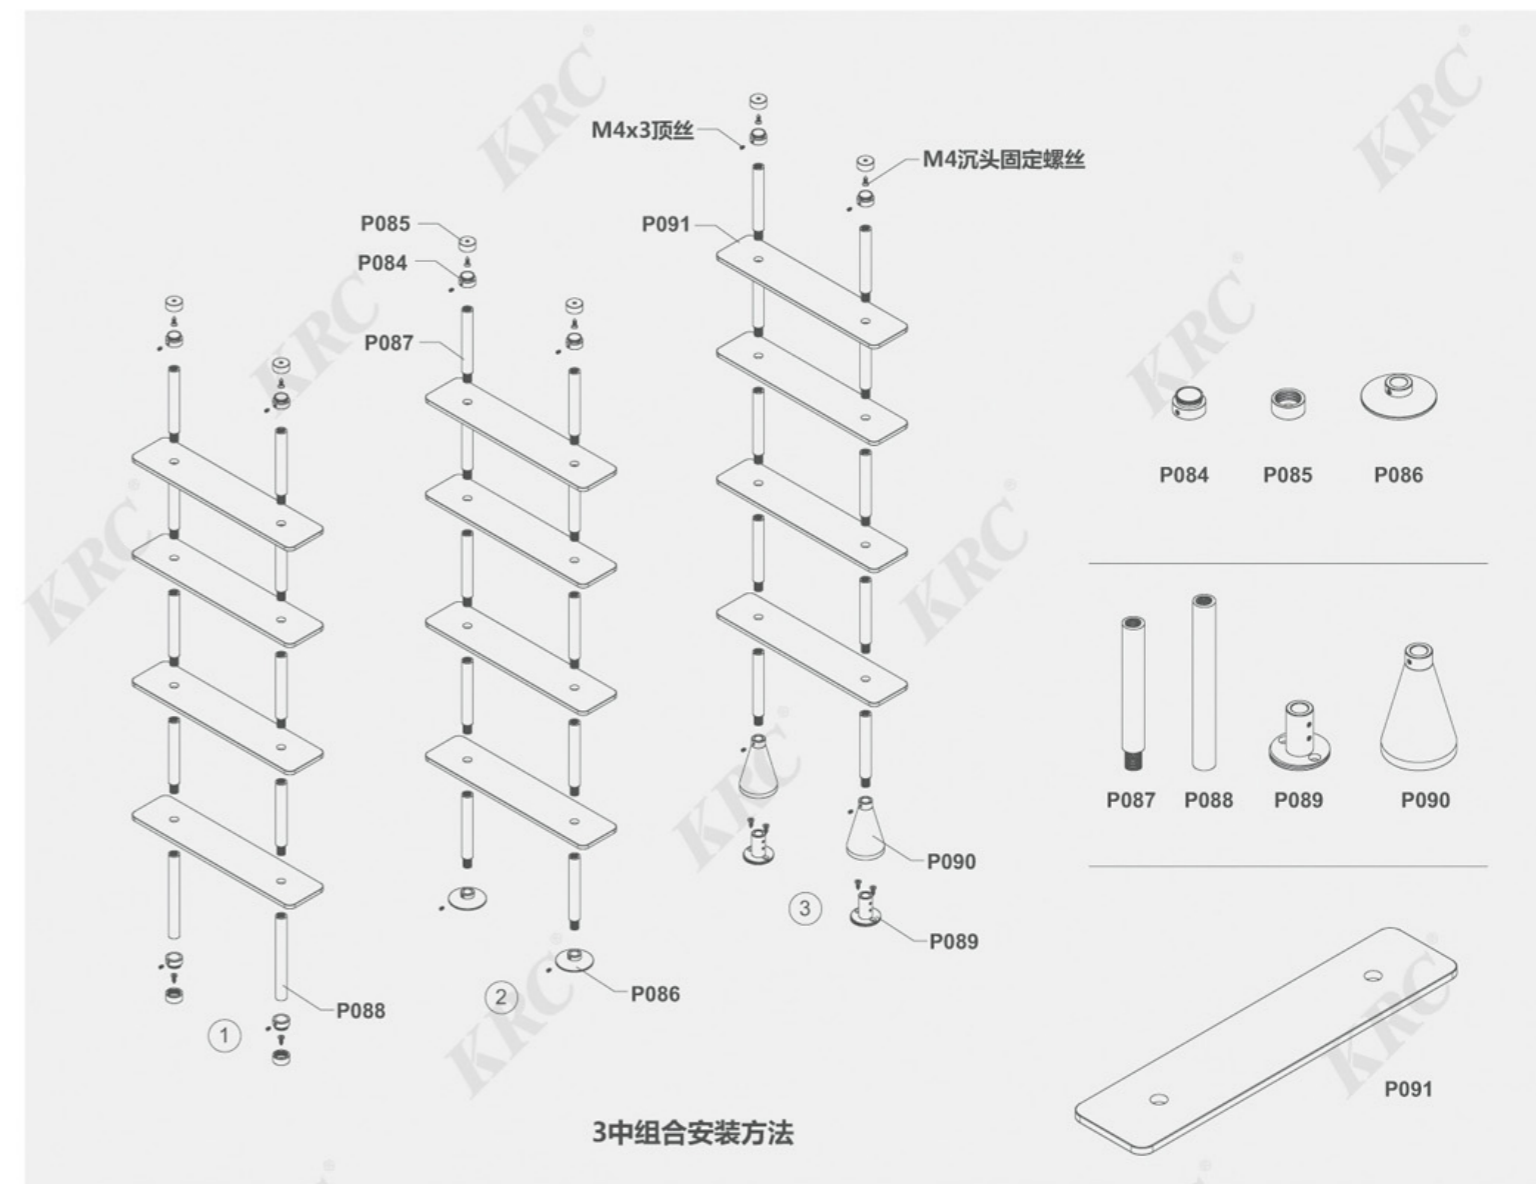

100挂墙式红酒架
100 Hang wall red wine rack

KA01

200挂墙式红酒架
200 Hang wall red wine rack

KA02

顶装创意酒杯架
Creative wine glass rack

KA03

挂墙式红酒架 (A款)
Hang wall red wine rack a

KA04